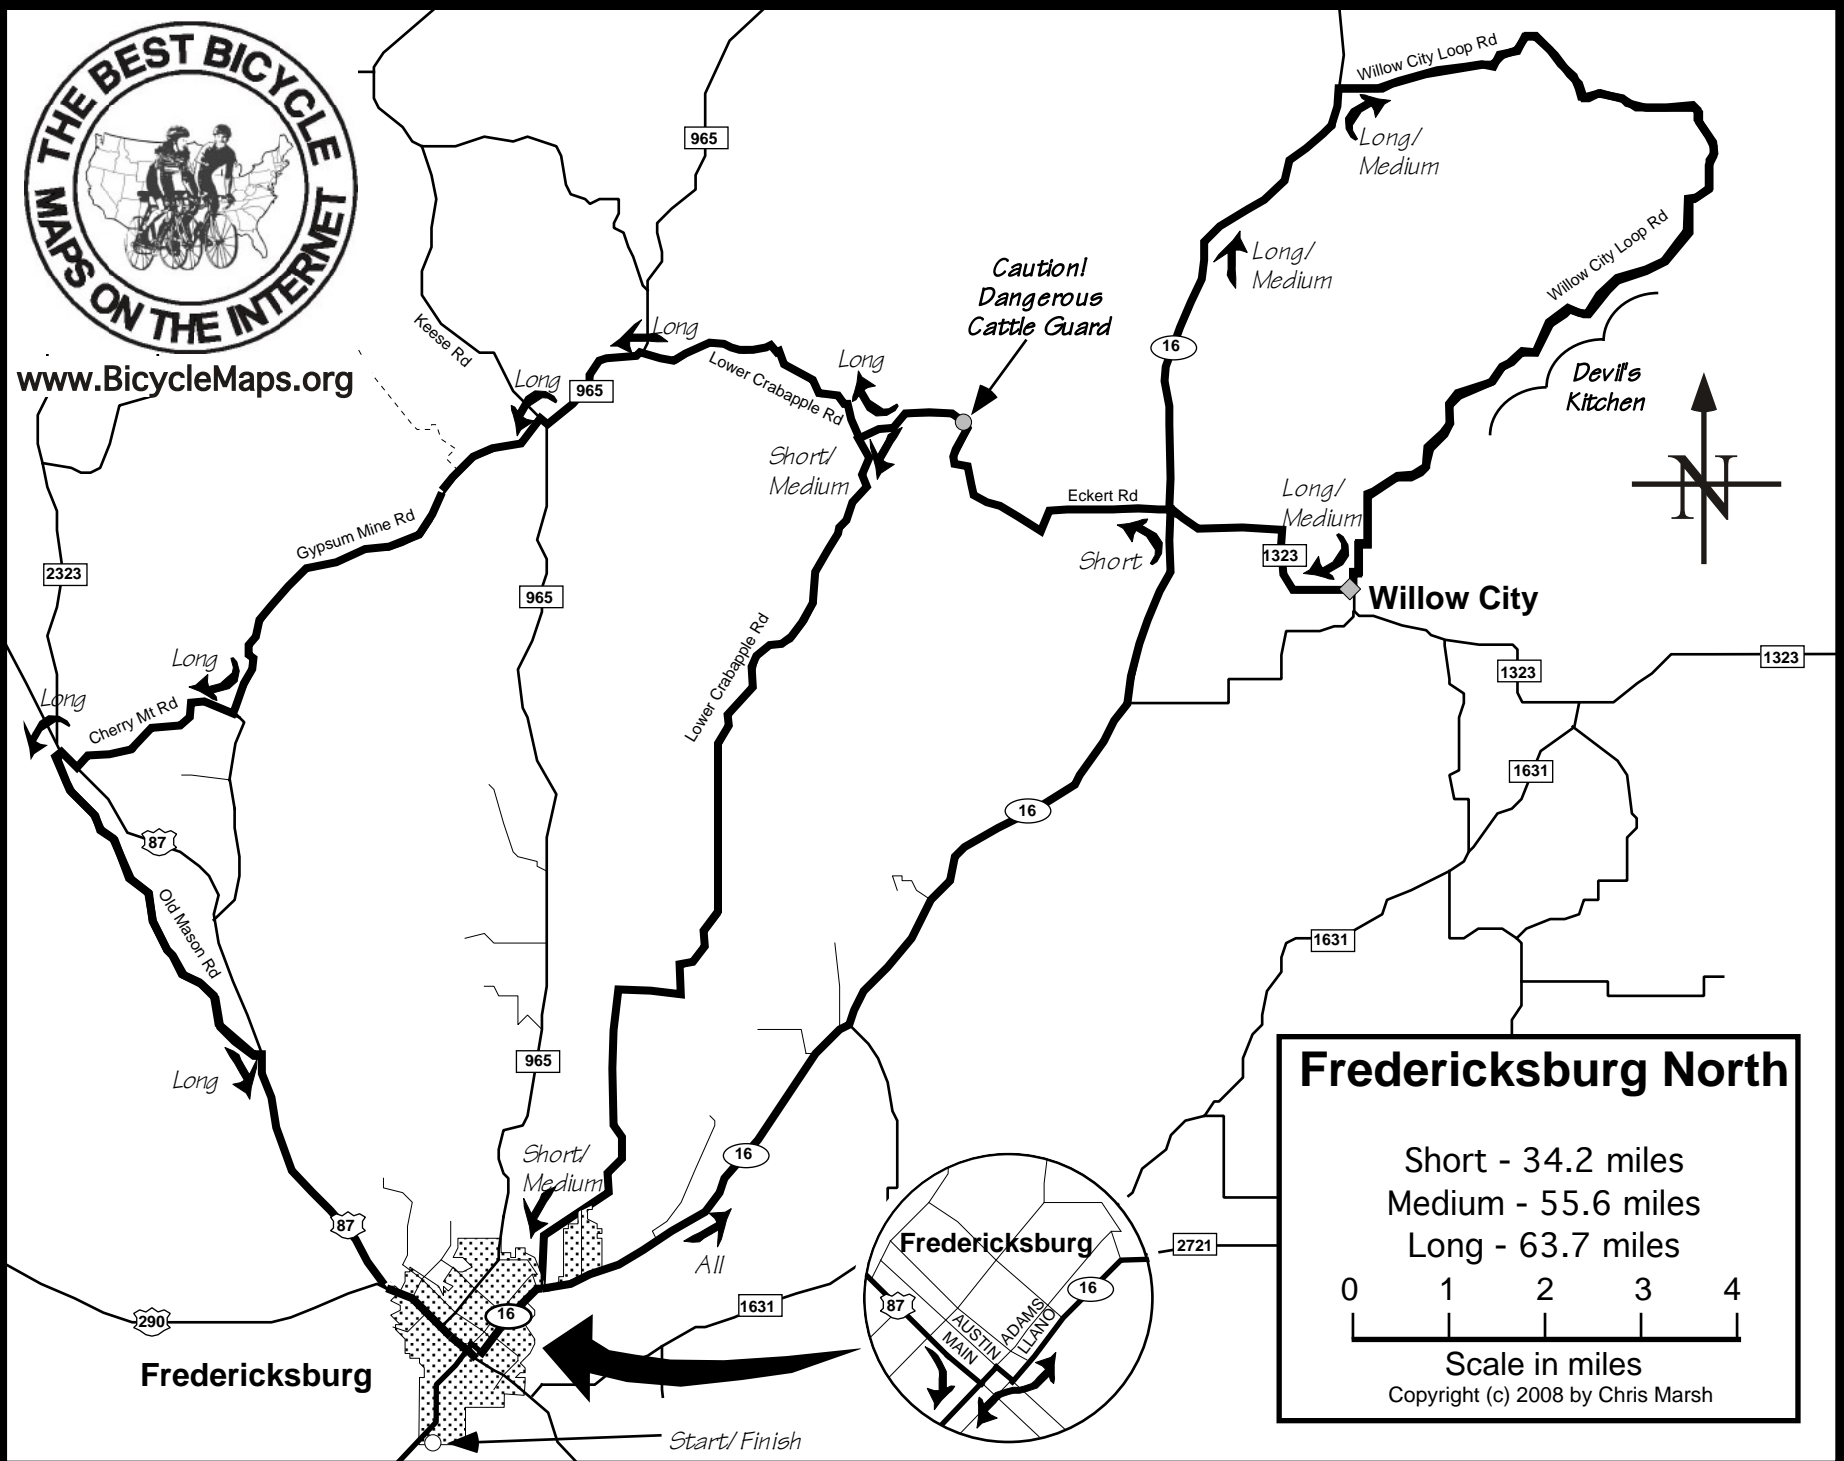

www.BicycleMaps.org

Fredericksburg North

Short - 34.2 miles
Medium - 55.6 miles
Long - 63.7 miles

Scale in miles
Copyright (c) 2008 by Chris Marsh

Fredericksburg

Willow City

Start/Finish