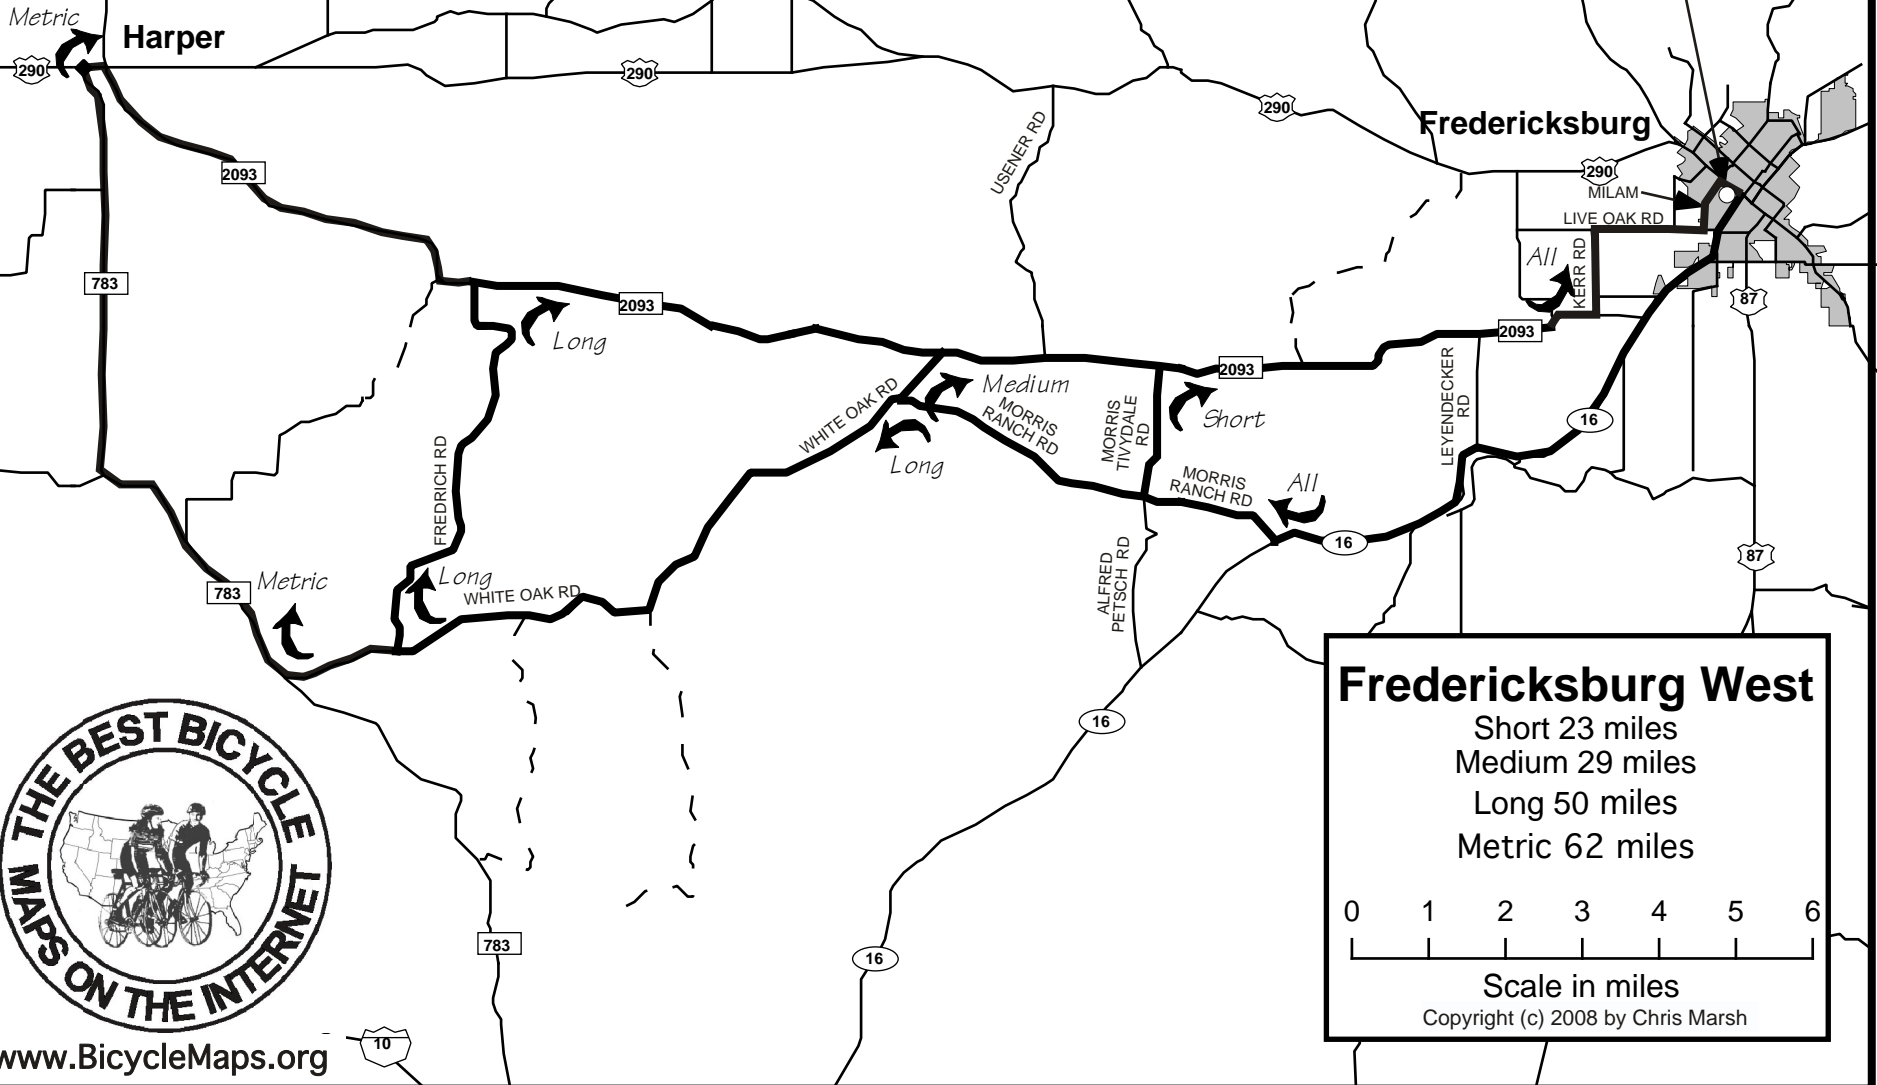

Harper

Fredericksburg

Start/Finish

www.BicycleMaps.org

**Fredericksburg West**  
 Short 23 miles  
 Medium 29 miles  
 Long 50 miles  
 Metric 62 miles

Scale in miles  
 Copyright (c) 2008 by Chris Marsh